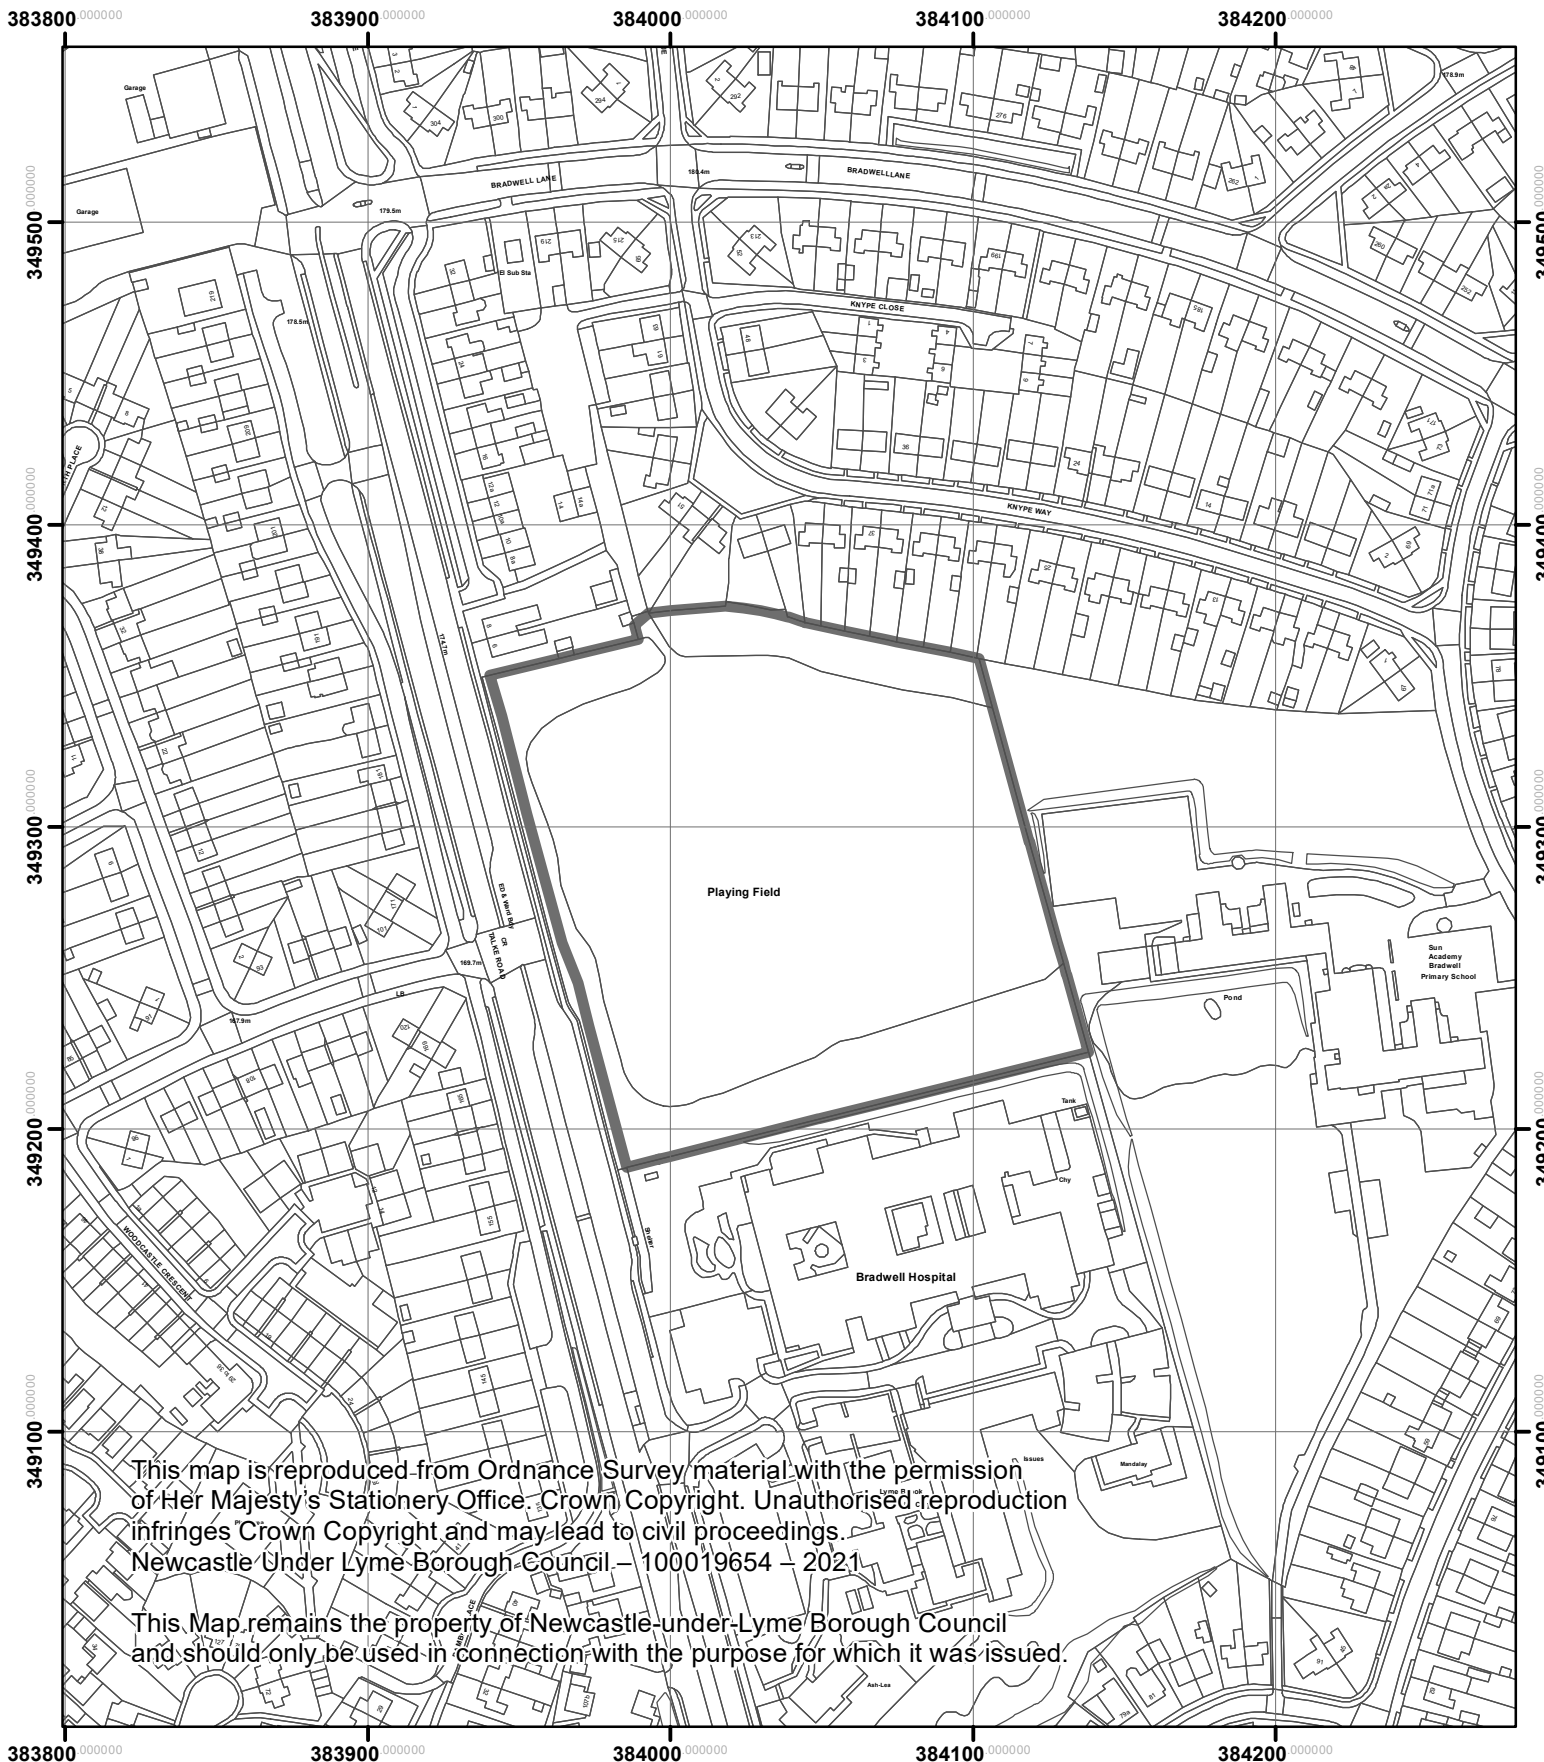

21/00470/REM Land To The North Of Bradwell Hospital

This map is reproduced from Ordnance Survey material with the permission of Her Majesty's Stationery Office. Crown Copyright. Unauthorised reproduction infringes Crown Copyright and may lead to civil proceedings.
Newcastle Under Lyme Borough Council - 100019654 - 2021

This Map remains the property of Newcastle-under-Lyme Borough Council and should only be used in connection with the purpose for which it was issued.

1:2,500